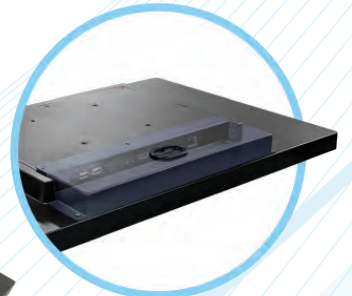

# Peta POS

Concealed IO Ports

Removable SSD#

VESA Mount Capable\*

IP55 Rated

**SEÑOR**

\* Mounting poles/brackets for VESA mount not included  
# Windows based

## ENVIRONMENT & MECHANICAL SPECIFICATIONS

DIMENSIONS & WEIGHT	536 (W) x 329 (H) x 54 (D) mm   6.2 kg	536 (W) x 329 (H) x 47 (D) mm   6.0 kg
VESA PATTERN	100 x 100 mm	100 x 100 mm
TEMPERATURE	Operating: 0°C to 35°C	Storage: -15°C to 60°C
HUMIDITY	Operating: 20% to 85% (non-condensing)	Storage: 20% to 85% (non-condensing)
POWER CONSUMPTION	DC output: 12 V / 5 A   60 W (max.)   AC input: 100 V to 240 V	