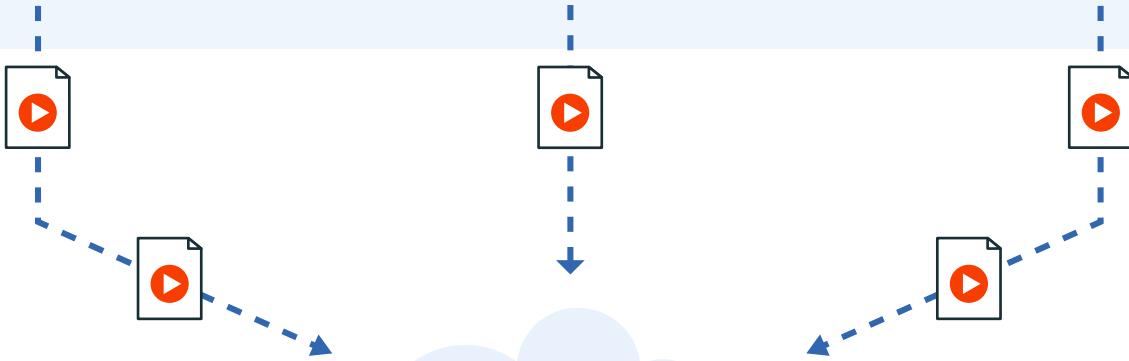

RACE PiTV
Server

20250326_114445_8AE0_B8A44F31335F ×

[DATA] 14.03
CI: 12345678
LP: 00112233445566778899

0:14 / 0:18

Close Download Video

Access video files and screenshots